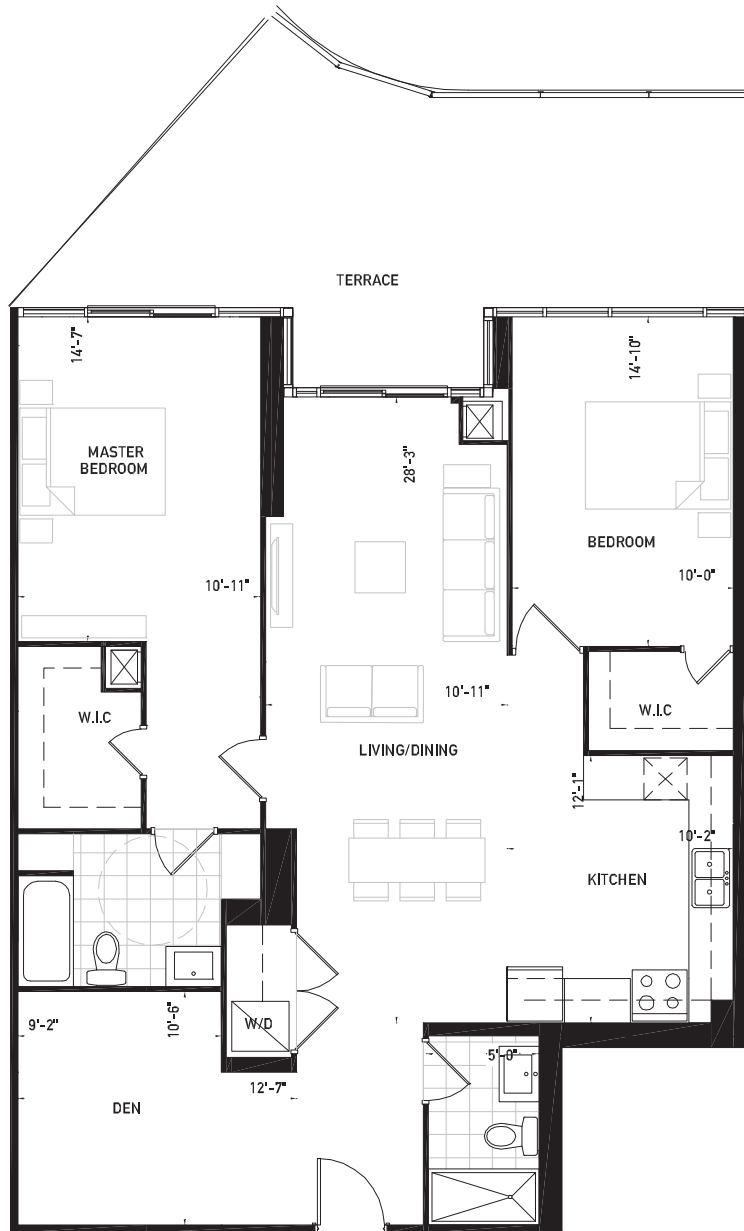

BEGONIA 2 BEDROOM + DEN

SUITE 1,284 SQ. FT. / FLOOR 2 TERRACE 360 SQ. FT. / FLOOR 3 + 4 TERRACE 190 SQ. FT.

TOWER III
PODIUM

FLOOR 2

FLOOR 3 + 4

Dimensions, specifications, layouts, location of materials and fixtures, tile floor patterns and architectural detailing (including window size and location and door size, location and swing) are approximate only and are subject to change without notice. Actual usable floor space varies from stated floor area. Orientation of suite may be reversed and Purchaser agrees to accept same. Balconies, terraces and patios are exclusive use common elements shown for display purposes only and location and size are subject to change without notice. Illustrations are artist's concept only. E. & O. E.