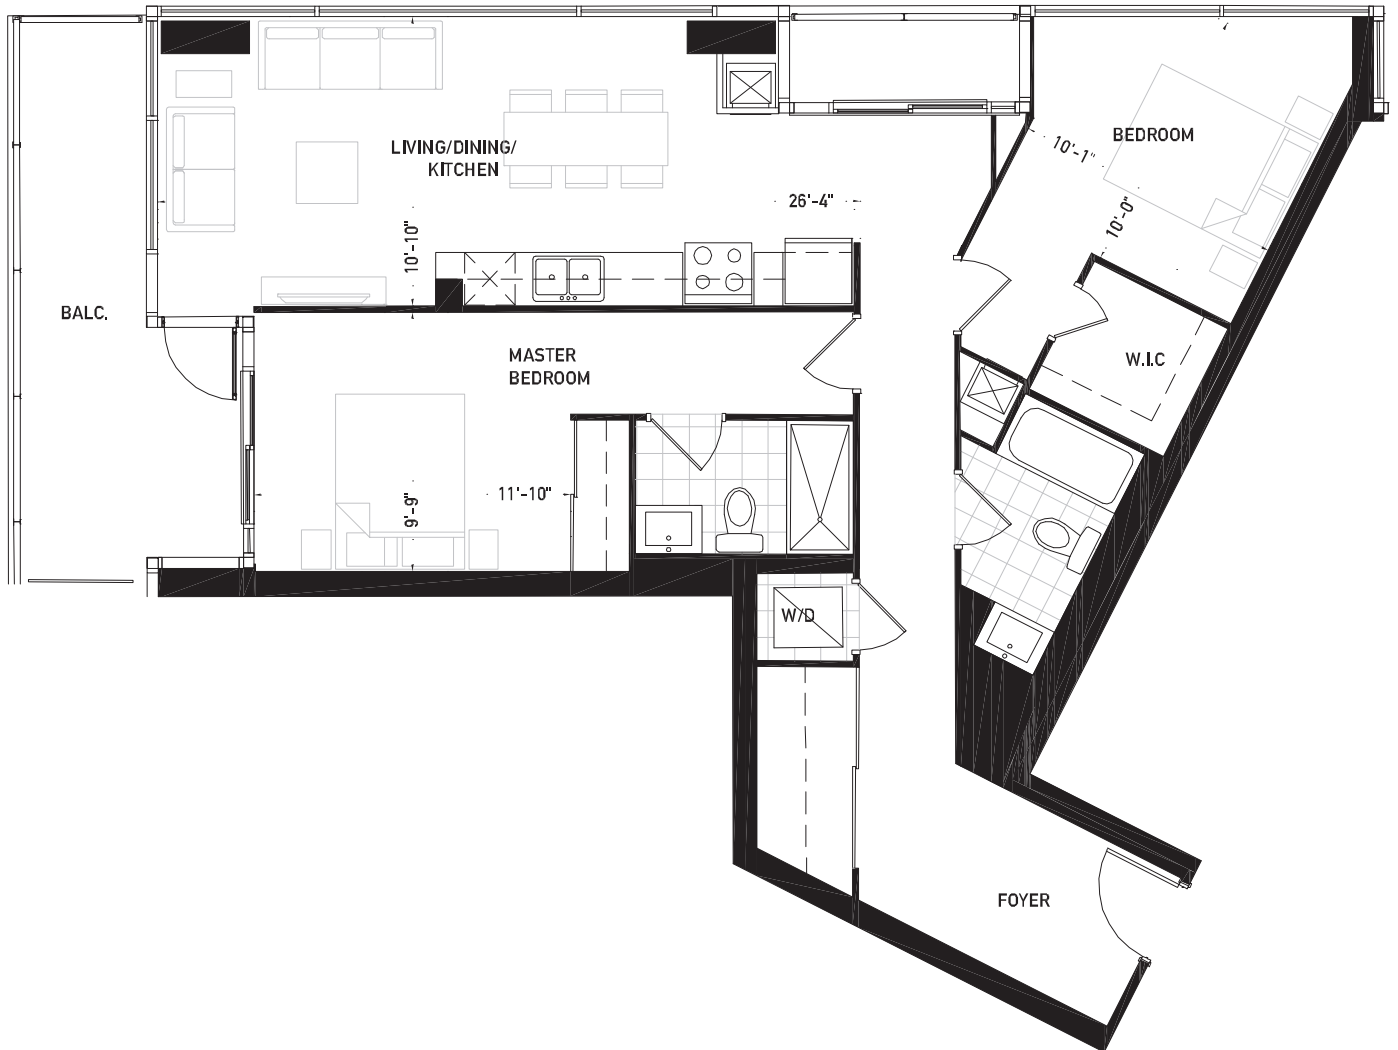

ROSE 2 BEDROOM

SUITE 1,020 SQ. FT. / FLOOR 2 TERRACE 145 SQ. FT. / FLOOR 3 + 4 TERRACE 140 SQ. FT.

TOWER III
PODIUM

FLOOR 2

FLOOR 3 + 4

Dimensions, specifications, layouts, location of materials and fixtures, tile floor patterns and architectural detailing (including window size and location and door size, location and swing) are approximate only and are subject to change without notice. Actual usable floor space varies from stated floor area. Orientation of suite may be reversed and Purchaser agrees to accept same. Balconies, terraces and patios are exclusive use common elements shown for display purposes only and location and size are subject to change without notice. Illustrations are artist's concept only. E. & O. E.