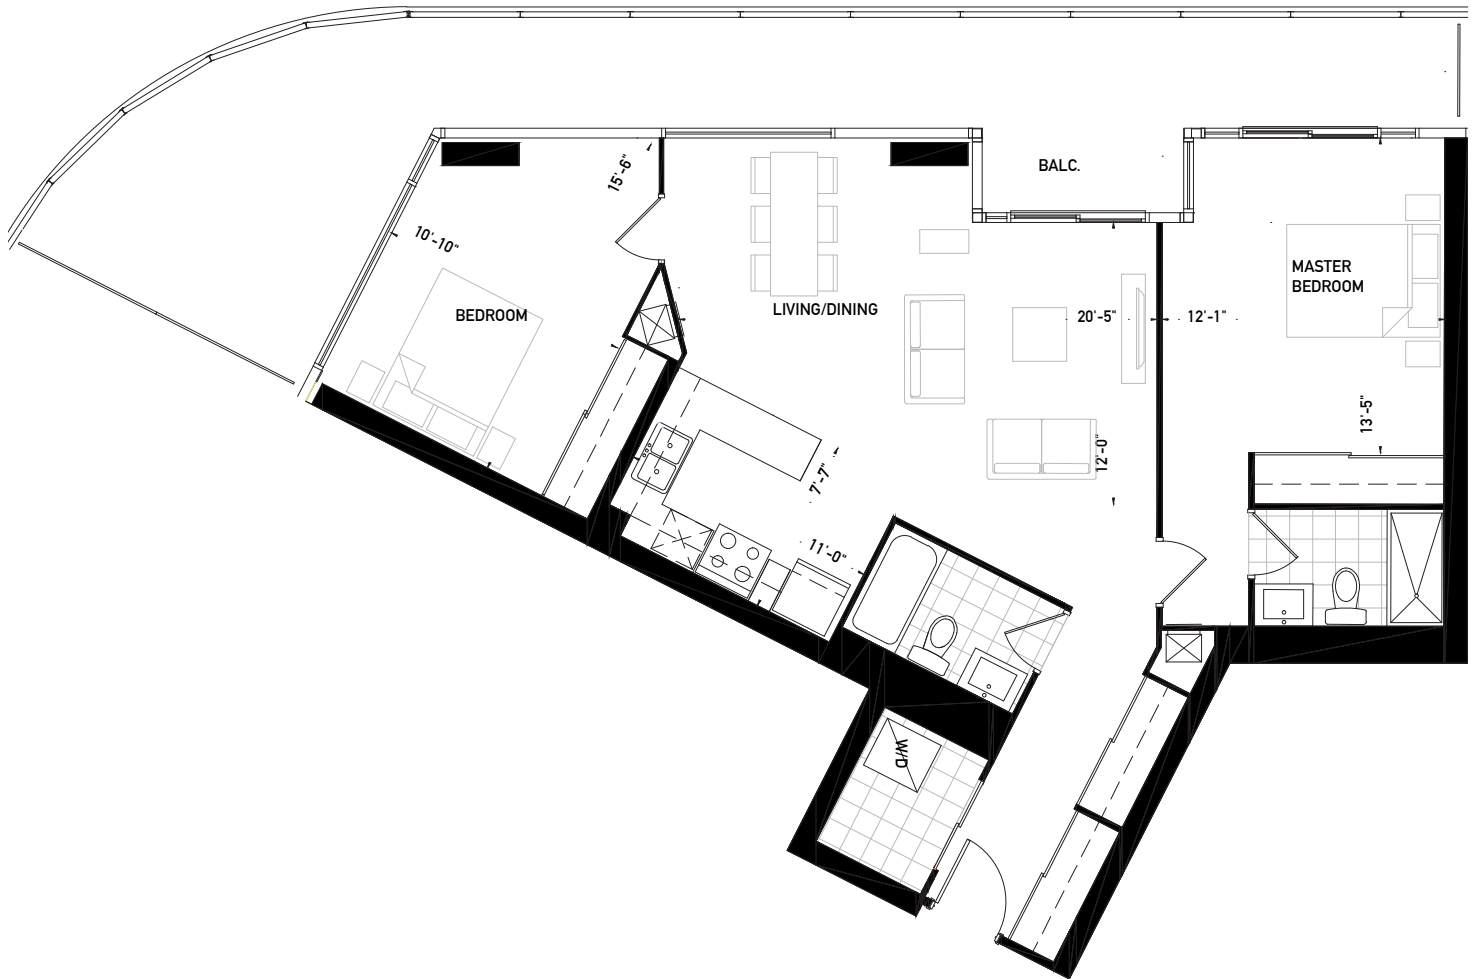

# VIOLET 2 BEDROOM

SUITE 1,074 SQ. FT. / FLOOR 2 TERRACE 420 SQ. FT. / FLOOR 3 + 4 TERRACE 325 SQ. FT.

TOWER III  
PODIUM

FLOOR 2

FLOOR 3 + 4

Dimensions, specifications, layouts, location of materials and fixtures, tile floor patterns and architectural detailing (including window size and location and door size, location and swing) are approximate only and are subject to change without notice. Actual usable floor space varies from stated floor area. Orientation of suite may be reversed and Purchaser agrees to accept same. Balconies, terraces and patios are exclusive use common elements shown for display purposes only and location and size are subject to change without notice. Illustrations are artist's concept only. E. & O. E.